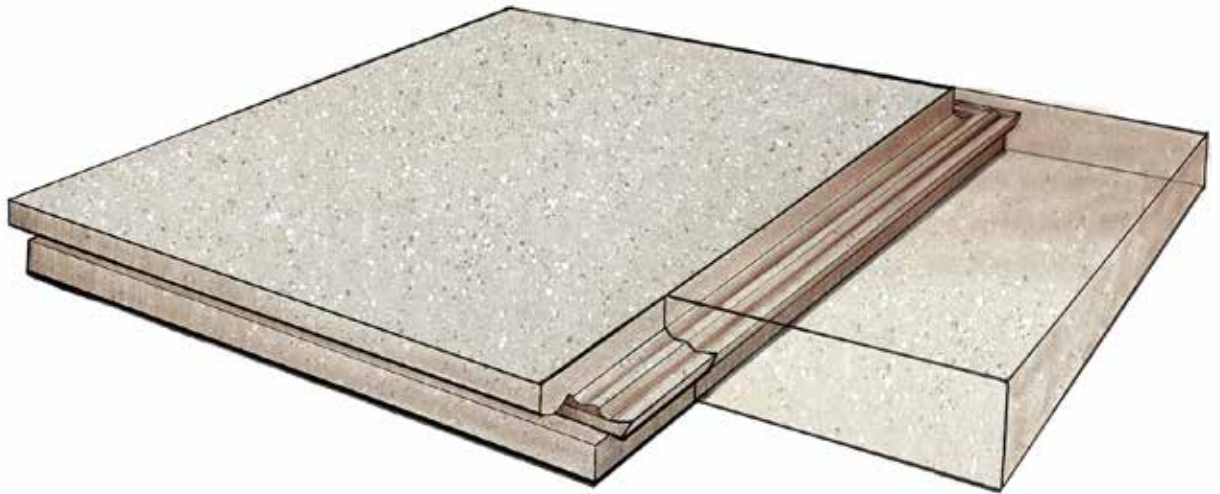

FLOOR PLUS CLICK

HOLLOW FLOOR WITH

Experience the innovative solution!

Hollow Floor Click Panels are made of gypsum fiberboards. The panels are interlocked through a click connection.

Click don't glue: The Click Connection with Frictional Hold

All benefits of a dry hollow floor just adhesive free.

Our innovative click connection offers a stable and reliable frictional connection – completely adhesive-free! Precisely engineered geometries allow the components to interlock perfectly, creating a secure bond capable of withstanding high loads.

CLICK CONNECTOR

Floor Plus Click

- Hollow floor with click connector
- Economic accessfloor
- High strength
- High load capacity
- Dimension: 600 x 600 mm

FLOOR PLUS CLICK The Evolution Access Floor revolutionizes building functionality with a modular system that enhances sustainability, comfort, and flexibility. Designed for modern needs, it integrates HVAC, cabling, and plumbing seamlessly, promoting energy efficiency and green certifications.